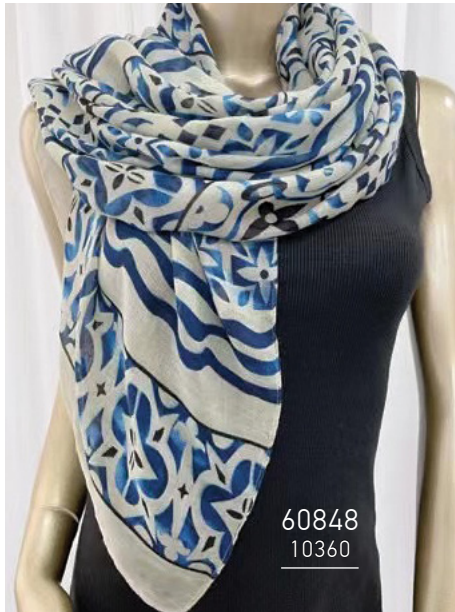

# VAMORE

*Spring Summer 2024*

A woman with dark hair pulled back, wearing large, bright red sunglasses and a red off-the-shoulder top. She is looking upwards and to the right. The background is a light blue gradient. There are several butterflies of various colors (blue, orange, green) flying around her. In the foreground, there are large, stylized paper flowers in shades of yellow, blue, and white.

20% COTTON 80% VISCOSE  
180X90

60773  
10360

60774  
10360

60775  
10360

60776  
10360

60777  
10360

80% VISCOSE & 20% COTTON  
180X80

VAMORE  
*Spring Summer 2024*