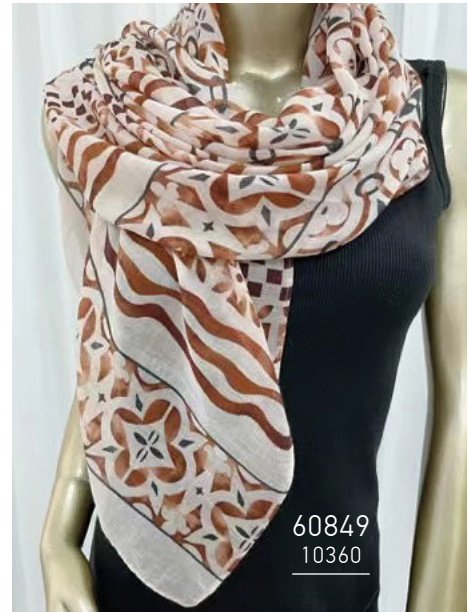

# VAMORE

*Spring Summer 2024*

A woman with dark hair pulled back, wearing large, bright red sunglasses and a red off-the-shoulder top. She is looking upwards and to the right. The background is a light blue gradient. There are several butterflies of various colors (blue, orange, green) flying around her. In the foreground, there are large, stylized paper flowers in shades of yellow, blue, and white.

20% COTTON 80% VISCOSE  
180X90

60773  
10360

60774  
10360

60775  
10360

60776  
10360

60777  
10360

80% VISCOSE & 20% COTTON  
180X80

VAMORE  
*Spring Summer 2024*