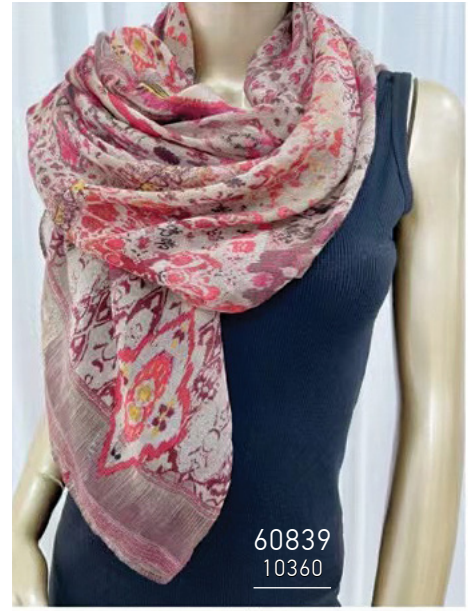

80% VISCOSE & 20% COTTON
180X80